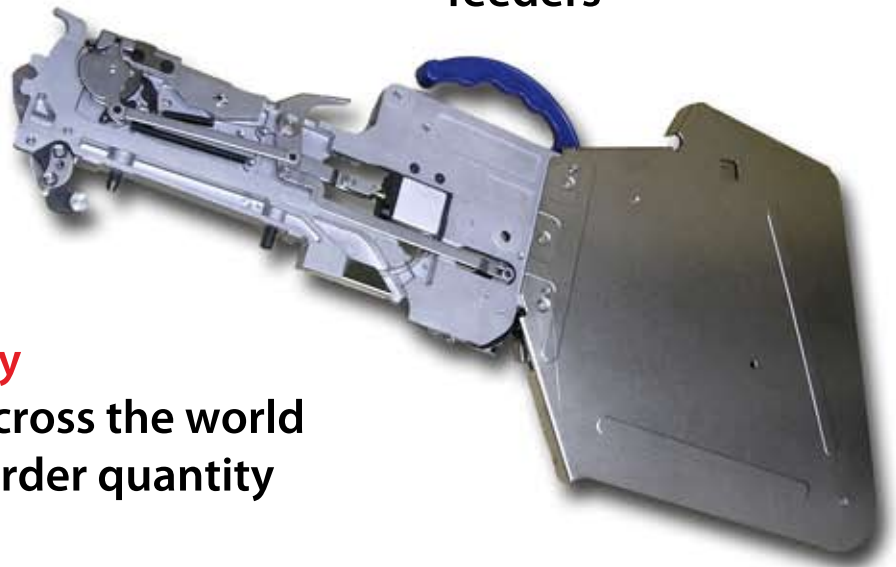

Feeders for Assembleon PHILIPS YAMAHA

All sizes from
8x2 to 56mm
AVAILABLE

SAVE up to 40% off new
original manufactured
feeders

Includes:

- **1 year Warranty**
- **Fast delivery** across the world
- **No minimum** order quantity